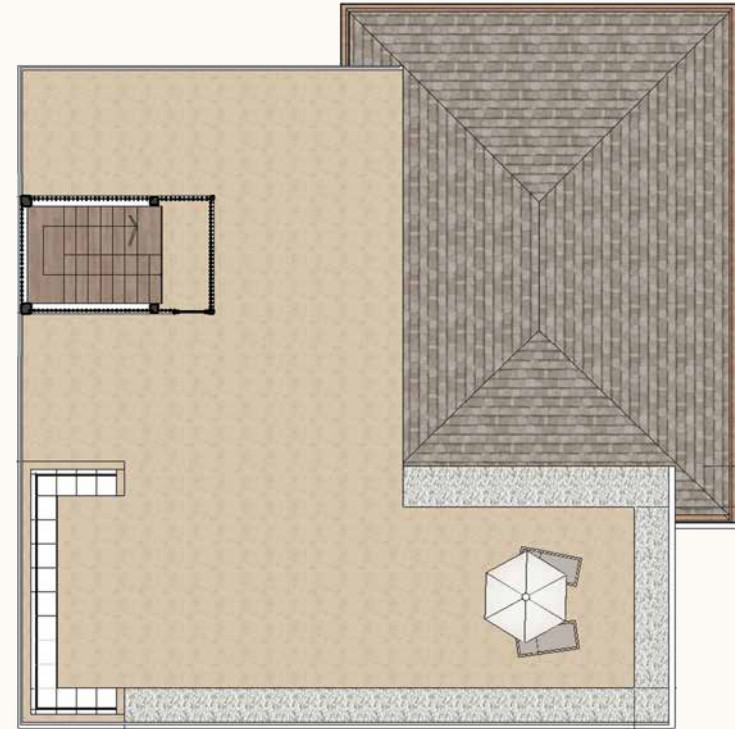

FLOOR PLAN

SEA VIEW VILLA ONLY 1

▲ LOWER FLOOR AREA

INTERNAL AREA	180	SQ.M.
EXTERNAL AREA	184	SQ.M.
TOTAL AREA	364	SQ.M.

▲ 1ST FLOOR AREA

INTERNAL AREA	200	SQ.M.
EXTERNAL AREA	296	SQ.M.
POOL AREA	88	SQ.M.
TOTAL AREA	584	SQ.M.

FLOOR PLAN

SEA VIEW VILLA ONLY 1

▲ 2ND FLOOR AREA

INTERNAL AREA	261	SQ.M.
EXTERNAL AREA	33	SQ.M.
TOTAL AREA	294	SQ.M.

▲ ROOF FLOOR AREA

INTERNAL AREA	14	SQ.M.
EXTERNAL AREA	181	SQ.M.
TOTAL AREA	195	SQ.M.